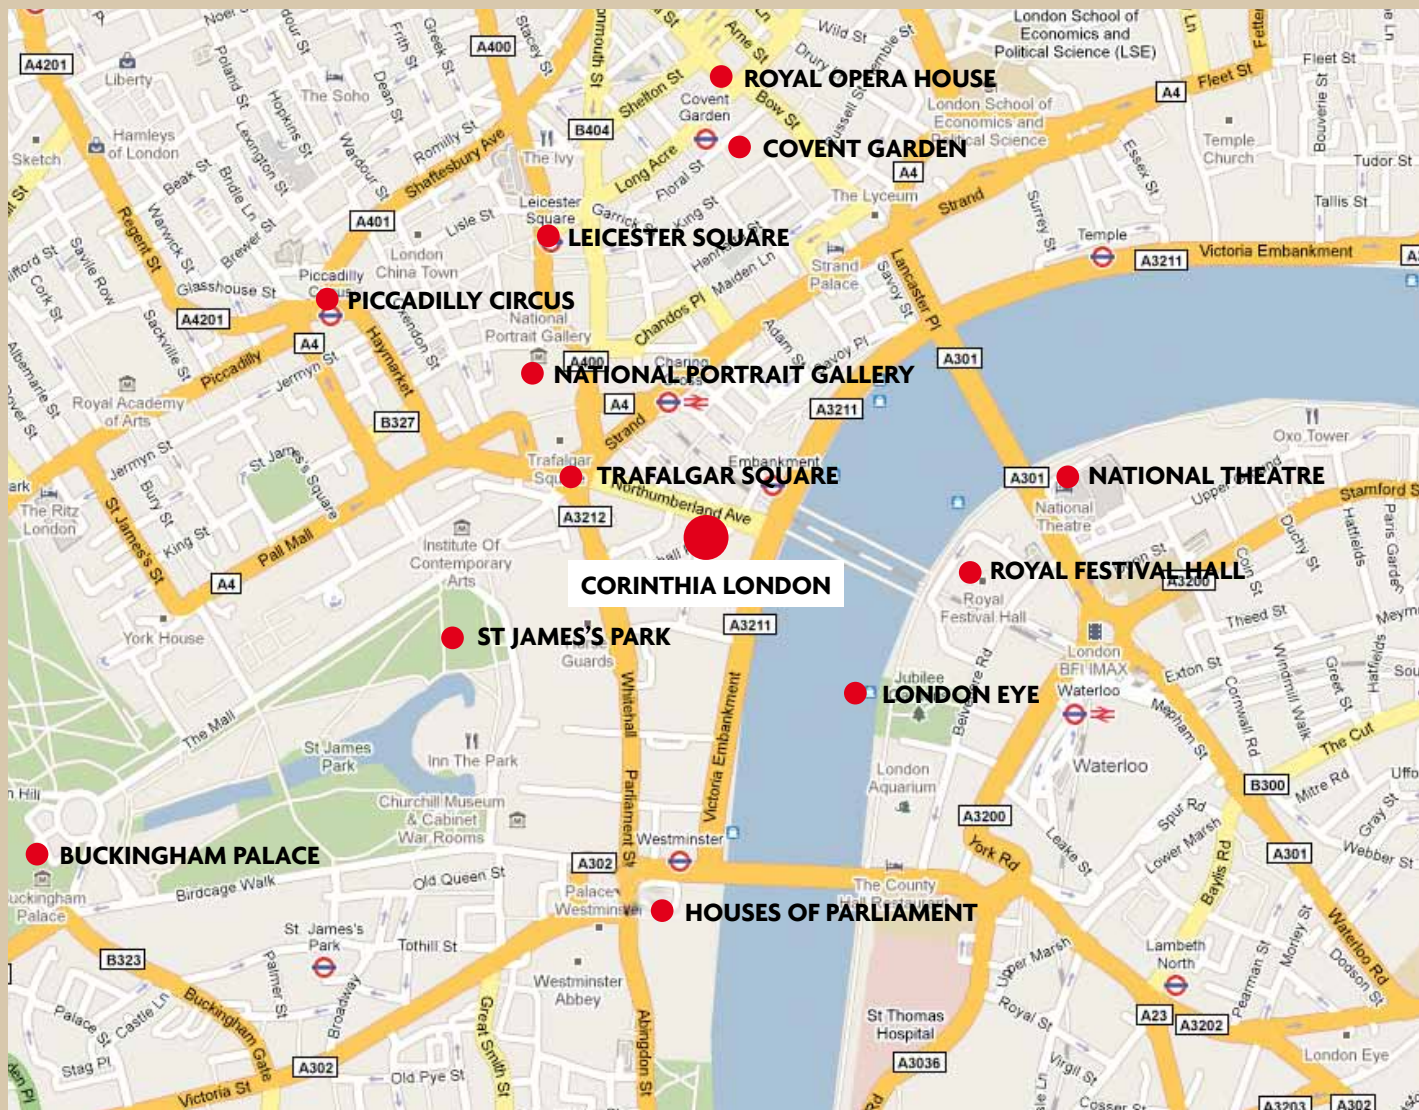

CORINTHIA HOTEL LONDON

FACTSHEET

Whitehall Place, London SW1A 2BD

Pre-opening office telephone +44 (0)20 7930 8181 · saleslondon@corinthia.com

corinthia.com/london

PERFECTLY POSITIONED

NEARBY ATTRACTIONS

- Trafalgar Square
- National Portrait Gallery
- Piccadilly Circus
- Leicester Square
- Covent Garden
- Royal Opera House
- London Eye
- Royal Festival Hall
- National Theatre
- Houses of Parliament
- St James's Park
- Buckingham Palace